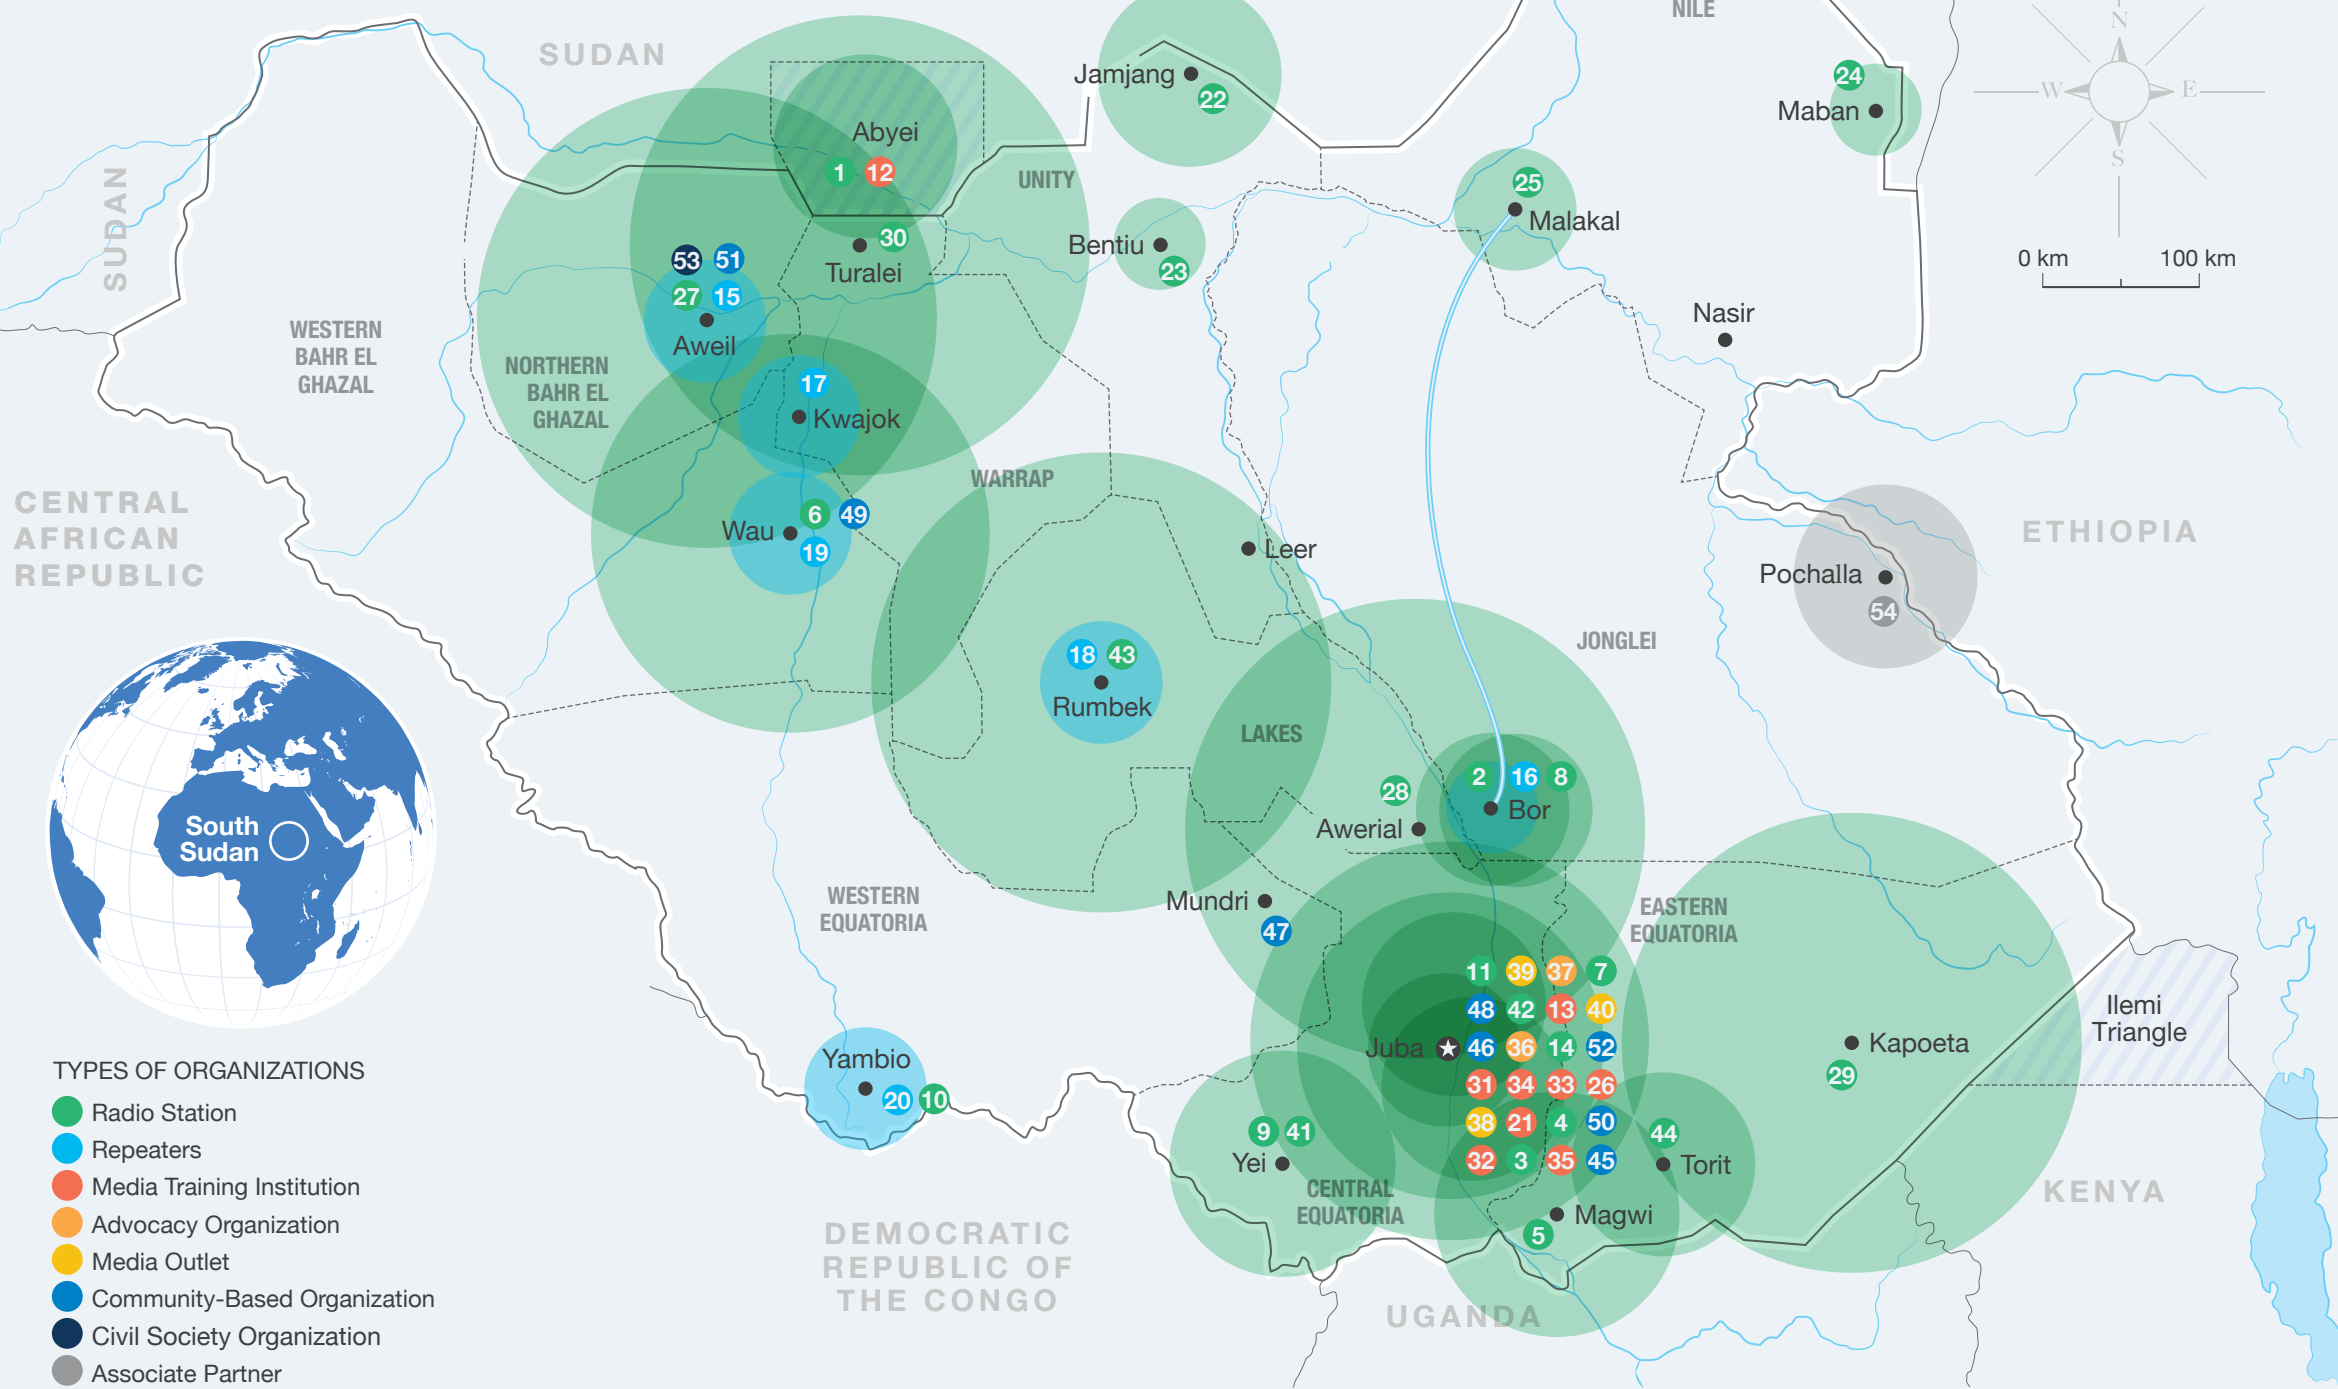

INTERNEWS IN SOUTH SUDAN

MAP UPDATED JANUARY 2022

- TYPES OF ORGANIZATIONS**
- Radio Station
 - Repeaters
 - Media Training Institution
 - Advocacy Organization
 - Media Outlet
 - Community-Based Organization
 - Civil Society Organization
 - Associate Partner